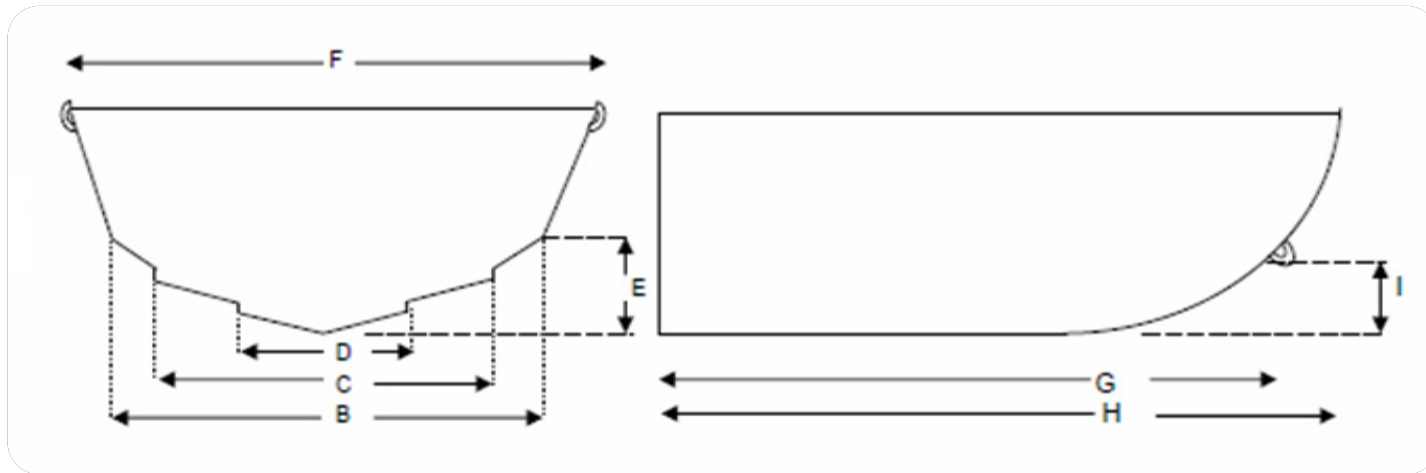

# SAILFISH BOATS TRAILER MEASUREMENT CHART

Boat Models	B	C	D	E	F	G	H	I
208CC	78 in.	53 in.	28 in.	11 in.	82 in.	218 in.	235 in.	27 in.
1900BB	88 in.	66 in.	37 in.	10.5 in.	99.5 in.	198 in.	217 in.	24 in.
2100BB	88 in.	66 in.	37 in.	10.5 in.	99.5 in.	220 in.	240 in.	24 in.
220CC & 220WAC	87 in.	59 in.	31 in.	14.5 in.	102.5 in.	216.5 in.	243 in.	32 in.
226DC	91.5 in.	58 in.	30.5 in.	19 in.	101.5 in.	234 in.	253.5 in.	38.5 in.
236CC & 241CC & 245DC	91 in.	57.5 in.	30 in.	14 in.	103 in.	250 in.	273 in.	36 in.
240CC & 240WAC & 242CC	92 in.	59 in.	31 in.	15 in.	107 in.	241 in.	272 in.	30 in.
270CC & 270WAC	94 in.	59 in.	31 in.	15 in.	107 in.	268 in.	302 in.	30 in.
272CC & 276DC	93 in.	61 in.	32 in.	15 in.	109 in.	287 in.	321.5 in.	38 in.
275DC	94 in.	59 in.	31 in.	15 in.	107 in.	268 in.	302 in.	30 in.
290CC	94.5 in.	61 in.	32 in.	15.5 in.	107 in.	301 in.	336 in.	30 in.
312CC/316DC	103 in.	64 in.	32 in.	16.5 in.	114 in.	324 in.	355.5 in.	40.5 in.
320CC & 320EXP & 325DC	105 in.	65 in.	33 in.	16.5 in.	115 in.	315 in.	349 in.	38 in.
360CC	119 in.	72 in.	36 in.	20.1 in.	135 in.	383.34 in.	417.5 in.	48.19 in.