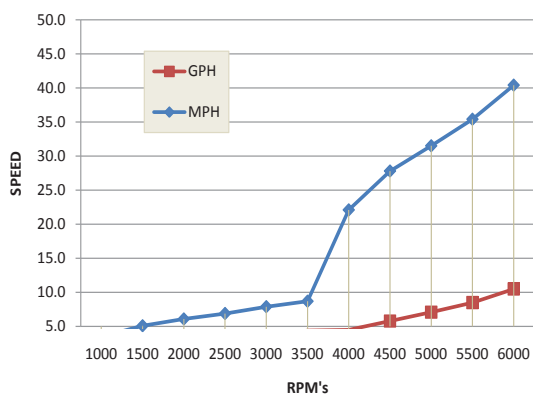

Sailfish 1900BB - Performance Bulletin

Motors: Single Yamaha F115XA

PERFORMANCE			
RPM	MPH	GPH	MPG
1000	3.5	0.5	7.00
1500	5.1	0.8	6.38
2000	6.1	1.3	4.69
2500	6.9	2.1	3.29
3000	7.9	3.3	2.39
3500	8.7	4.4	1.98
4000	22.1	4.5	4.91
4500	27.8	5.8	4.79
5000	31.5	7.1	4.44
5500	35.4	8.5	4.17
6000	40.4	10.5	3.85
ACCELERATION			
TIME TO PLANE		6.61	
TEST CONDITIONS			
NUMBER OF PEOPLE		2	
AIR / WATER TEMP (Fahrenheit)		60 F / 65° F	
ELEVATION (IN FEET ABOVE SEA LEVEL)		Sea Level	
WIND VELOCITY		10 ~ 15 mph	

MANUFACTURER INFO	
NAME:	Sailfish Boats
STREET:	PO Box 1899
CITY, STATE, ZIP:	Cairo, GA 39828
PHONE:	229-377-2125
FAX:	229-377-1855
WEBSITE:	www.sailfishboats.com
BOAT DETAILS	
BOAT MODEL	1900BB
LENGTH	19'
BEAM	8' 6"
APROX WET WEIGHT	2,750 lbs
MAXIMUM HP	150
FUEL CAPACITY	53 gal
ENGINE DETAILS	
ENGINE MODEL/S	F115XA
HORSEPOWER	115 HP
INDUCTION	EFI
DISPLACEMENT	106.2 cu in
WEIGHT	412 lbs
GEAR RATIO	2.15
ENGINE MOUNTING HEIGHT	
MOUNTING HOLE POSITION	#2
PROPELLER/S	
SERIES	Painted Stainless Steel Series
DIAMETER/PITCH	13 x 17
YAMAHA PART # (sgl/twin)	688-45930-02-00
PROPELLER MATERIAL	Painted Stainless Steel
COMMENTS	
BOAT EQUIPPED WITH FULL TANK OF FUEL, TWO PERSONS, MISC. SAFETY AND TEST GEAR (APPROX 100 LBS)	