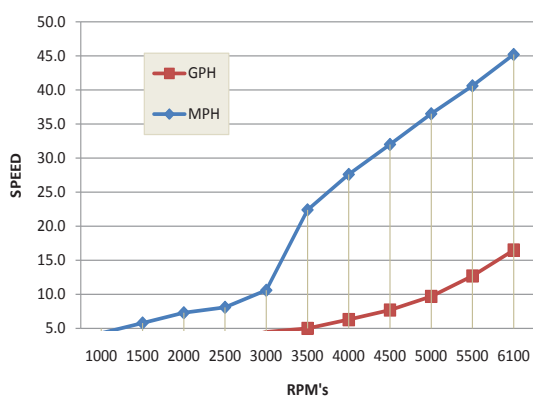

Sailfish 2100BB - Performance Bulletin

Motors: Single Yamaha F150XA

PERFORMANCE			
RPM	MPH	GPH	MPG
1000	4.3	0.7	6.14
1500	5.8	1.1	5.27
2000	7.3	1.9	3.84
2500	8.1	3.0	2.70
3000	10.6	4.5	2.36
3500	22.4	5.0	4.48
4000	27.6	6.3	4.38
4500	32.0	7.7	4.16
5000	36.5	9.7	3.76
5500	40.6	12.7	3.20
6100	45.2	16.5	2.74
ACCELERATION			
TIME TO PLANE	3.50		
TEST CONDITIONS			
NUMBER OF PEOPLE	2		
AIR / WATER TEMP (Fahrenheit)	60 F / 65° F		
ELEVATION (IN FEET ABOVE SEA LEVEL)	Sea Level		
WIND VELOCITY	10 ~ 15 mph		

MANUFACTURER INFO	
NAME:	Sailfish Boats
STREET:	PO Box 1899
CITY, STATE, ZIP:	Cairo, GA 39828
PHONE:	229-377-2125
FAX:	229-377-1855
WEBSITE:	www.sailfishboats.com
BOAT DETAILS	
BOAT MODEL	2100BB
LENGTH	21'
BEAM	8' 6"
APROX WET WEIGHT	3625 lbs
MAXIMUM HP	200
FUEL CAPACITY	63 gal
ENGINE DETAILS	
ENGINE MODEL/S	F150XA
HORSEPOWER	150 HP
INDUCTION	EFI
DISPLACEMENT	2.7 L
WEIGHT	491 lbs
GEAR RATIO	2.00
ENGINE MOUNTING HEIGHT	
MOUNTING HOLE POSITION	#1
PROPELLER/S	
SERIES	Reliance Series-SDS
DIAMETER/PITCH	14-1/4 x 17
YAMAHA PART # (sgl/twin)	68F-45972-10-00
PROPELLER MATERIAL	Polished Stainless Steel
COMMENTS	
BOAT EQUIPPED WITH FULL TANK OF FUEL, TWO PERSONS, MISC. SAFETY AND TEST GEAR (APPROX 100 LBS)	