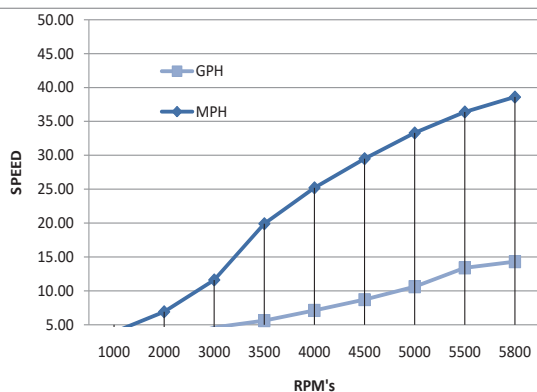

## Sailfish 220 CC - Performance Bulletin

**Motor:** Single Mercury 150XL

PERFORMANCE			
RPM	MPH	GPH	MPG
1000	3.90	0.90	4.30
2000	6.90	2.20	3.10
3000	11.60	4.60	2.50
3500	19.90	5.60	3.60
4000	25.20	7.10	3.50
4500	29.50	8.70	3.40
5000	33.30	10.60	3.10
5500	36.40	13.40	2.70
5800	38.60	14.30	2.70
ACCELERATION			
0-20 MPH		5.25	
TEST CONDITIONS			
NUMBER OF PEOPLE			2
AIR TEMP (Fahrenheit)			72° F
ELEVATION (IN FEET ABOVE SEA LEVEL)			Sea Level
WIND VELOCITY			5 MPH

MANUFACTURER INFO	
NAME:	Sailfish Boats
STREET:	PO Box 1899
CITY, STATE, ZIP:	Cairo, GA 39828
PHONE:	229-377-2125
FAX:	229-377-1855
WEBSITE:	www.sailfishboats.com
BOAT DETAILS	
BOAT MODEL	240CC
LENGTH	21' 3"
BEAM	8' 6"
APROX WET WEIGHT	4450 lbs
MAXIMUM HP	250 HP
FUEL CAPACITY	95 gal
ENGINE DETAILS	
ENGINE MODEL/S	150XL
HORSEPOWER	150 HP
INDUCTION	EFI
DISPLACEMENT	3.0L
WEIGHT	465 Lbs
GEAR RATIO	1.92:1
ENGINE MOUNTING HEIGHT	
MOUNTING HOLE POSITION	#3
PROPELLER/S	
SERIES	Revolution 4®
PITCH	15.0
MERCURY PART # (sgl/twin)	857022A46
PROPELLER MATERIAL	POLISHED STAINLESS STEEL
COMMENTS	
BOAT EQUIPPED WITH T-TOP, FULL TANK OF FUEL, TWO PERSONS, MISC. SAFETY AND TEST GEAR (APPROX 100 LBS)	