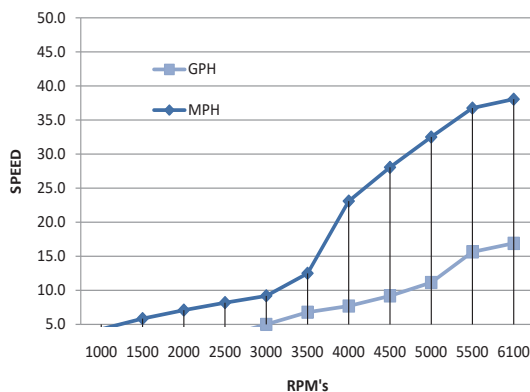

Sailfish 220 WAC - Performance Bulletin

Motor: Single Yamaha F150XA

PERFORMANCE			
RPM	MPH	GPH	MPG
1000	4.3	0.8	5.38
1500	5.9	1.2	4.92
2000	7.1	1.9	3.74
2500	8.2	3.3	2.48
3000	9.2	5.0	1.84
3500	12.5	6.8	1.84
4000	23.1	7.7	3.00
4500	28.05	9.2	3.05
5000	32.5	11.2	2.90
5500	36.8	15.7	2.34
6100	38.05	16.9	2.25
ACCELERATION			
TIME TO PLANE	8.0		
TEST CONDITIONS			
NUMBER OF PEOPLE	2		
AIR / WATER TEMP (Fahrenheit)	68 F / 54 F		
ELEVATION (IN FEET ABOVE SEA LEVEL)	135 FT		
WIND VELOCITY	5 ~ 10 MPH		

MANUFACTURER INFO	
NAME:	Sailfish Boats
STREET:	PO Box 1899
CITY, STATE, ZIP:	Cairo, GA 39828
PHONE:	229-377-2125
FAX:	229-377-1855
WEBSITE:	www.sailfishboats.com
BOAT DETAILS	
BOAT MODEL	220WAC
LENGTH	21'3"
BEAM	8'6"
APROX WET WEIGHT	4950lbs
MAXIMUM HP	200 Hp
FUEL CAPACITY	95 Gal
ENGINE DETAILS	
ENGINE MODEL/S	F150XA
HORSEPOWER	150
INDUCTION	EFI
DISPLACEMENT	2.7L
WEIGHT	491 LBS
GEAR RATIO	2.00:1
ENGINE MOUNTING HEIGHT	
MOUNTING HOLE POSITION	#2
PROPELLER/S	
SERIES	Reliance
DIAMETER/PITCH	17 x 14 1/4
YAMAHA PART # (sgl/twin)	68F-45972-10
PROPELLER MATERIAL	POLISHED STAINLESS STEEL
COMMENTS	
BOAT EQUIPPED WITH HARDTOP, FULL TANK OF FUEL, TWO PERSONS, MISC. SAFETY AND TEST GEAR (APPROX 100 LBS)	