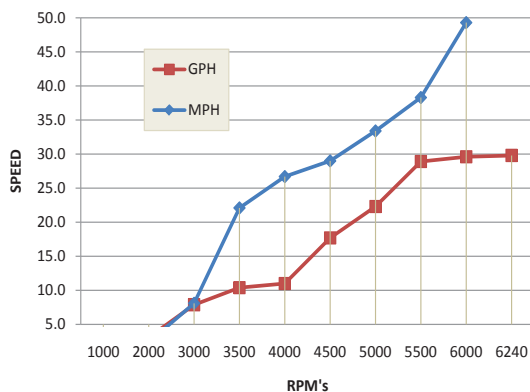

Sailfish 236 CC - Performance Bulletin

Motors: Single Mercury Verado 300 L6

PERFORMANCE			
RPM	MPH	GPH	MPG
1000	0.3	1.1	0.3
2000	2.4	3.1	0.8
3000	8.1	7.9	1.0
3500	22.1	10.4	2.1
4000	26.7	11.0	2.4
4500	29.0	17.7	1.6
5000	33.4	22.3	1.5
5500	38.3	28.9	1.3
6000	49.3	29.6	1.7
6240	50.7	29.8	1.7
ACCELERATION			
0-20MPH - 3 Sec		0-30MPH - 4 Sec	
TEST CONDITIONS			
NUMBER OF PEOPLE			2
AIR TEMP (Fahrenheit)			88° F
ELEVATION (IN FEET ABOVE SEA LEVEL)			253'
WIND VELOCITY			0 ~ 3 MPH

MANUFACTURER INFO	
NAME:	Sailfish Boats
STREET:	PO Box 1899
CITY, STATE, ZIP:	Cairo, GA 39828
PHONE:	229-377-2125
FAX:	229-377-1855
WEBSITE:	www.sailfishboats.com
BOAT DETAILS	
BOAT MODEL	236CC
LENGTH	23' 6"
BEAM	8' 6"
APROX WET WEIGHT	5400lbs
MAXIMUM HP	300 Hp
FUEL CAPACITY	110 Gal
ENGINE DETAILS	
ENGINE MODEL/S	Verado 300 L6
HORSEPOWER	300 HP
INDUCTION	EFI
DISPLACEMENT	2.6 L
WEIGHT	635 lbs
GEAR RATIO	1.85
ENGINE MOUNTING HEIGHT	
MOUNTING HOLE POSITION	#3
PROPELLER/S	
SERIES	Revolution 4
DIAMETER/PITCH	14 5/8 x 19
MERCURY PART # (sgl)	48-857026A46
PROPELLER MATERIAL	POLISHED STAINLESS STEEL
COMMENTS	
BOAT EQUIPPED WITH T-TOP, 7 GAL. OF FUEL, TWO PERSONS, MISC. SAFETY AND TEST GEAR (APPROX 180 LBS)	