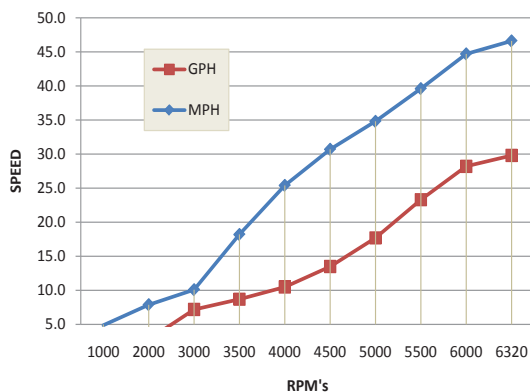

## Sailfish 240 CC - Performance Bulletin

### Motors: Mercury 300XXL Verado

PERFORMANCE			
RPM	MPH	GPH	MPG
1000	4.9	0.9	5.40
2000	7.9	2.8	5.40
3000	10.1	7.2	1.40
3500	18.2	8.7	2.1
4000	25.4	10.5	2.4
4500	30.7	13.5	2.30
5000	34.8	17.7	2.00
5500	39.6	23.3	1.70
6000	44.7	28.2	1.6
6320	46.6	29.8	1.60
ACCELERATION			
0-20 Mph		5.18 Sec.	
TEST CONDITIONS			
NUMBER OF PEOPLE			2
AIR TEMP (Fahrenheit)			78° F
ELEVATION (IN FEET ABOVE SEA LEVEL)			0
WIND VELOCITY			5 ~ 8 MPH

MANUFACTURER INFO	
NAME:	Sailfish Boats
STREET:	PO Box 1899
CITY, STATE, ZIP:	Cairo, GA 39828
PHONE:	229-377-2125
FAX:	229-377-1855
WEBSITE:	www.sailfishboats.com
BOAT DETAILS	
BOAT MODEL	240CC
LENGTH	23' 6"
BEAM	9'
APROX WET WEIGHT	5600 lbs
MAXIMUM HP	300 HP
FUEL CAPACITY	153 gal
ENGINE DETAILS	
ENGINE MODEL/S	300XXL Verado
HORSEPOWER	300 HP
INDUCTION	EFI
DISPLACEMENT	2.6L
WEIGHT	667 Lbs
GEAR RATIO	1.75:1 or 1.85:1
ENGINE MOUNTING HEIGHT	
MOUNTING HOLE POSITION	#3
PROPELLER/S	
SERIES	Enertia®
PITCH	17
MERCURY PART # (sgl/twin)	898994A46
PROPELLER MATERIAL	POLISHED STAINLESS STEEL
COMMENTS	
BOAT EQUIPPED WITH T-TOP, FULL TANK OF FUEL, TWO PERSONS, MISC. SAFETY AND TEST GEAR (APPROX 100 LBS)	