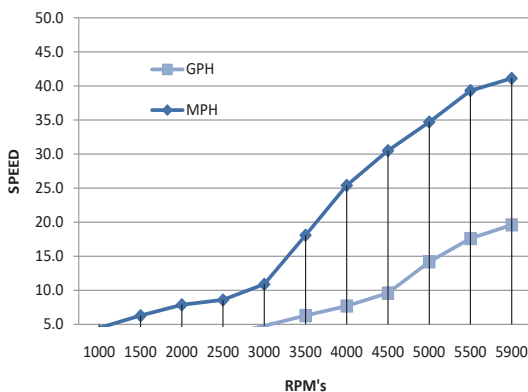

Sailfish 241 CC - Performance Bulletin

Motor: Single Yamaha F200XCA

PERFORMANCE			
RPM	MPH	GPH	MPG
1000	4.5	0.7	6.92
1500	6.3	1.2	5.25
2000	7.9	2.1	3.83
2500	8.6	3.4	2.53
3000	10.9	4.8	2.29
3500	18.1	6.3	2.87
4000	25.4	7.7	3.3
4500	30.5	9.6	3.19
5000	34.7	14.2	2.45
5500	39.3	17.6	2.23
5900	41.1	19.6	2.10
ACCELERATION			
0-30MPH - 11.83 Sec.			
TEST CONDITIONS			
NUMBER OF PEOPLE			3
AIR TEMP (Fahrenheit)			80° F/74° F
ELEVATION (IN FEET ABOVE SEA LEVEL)			174'
WIND VELOCITY			5 ~ 10 MPH

MANUFACTURER INFO	
NAME:	Sailfish Boats
STREET:	PO Box 1899
CITY, STATE, ZIP:	Cairo, GA 39828
PHONE:	229-377-2125
FAX:	229-377-1855
WEBSITE:	www.sailfishboats.com
BOAT DETAILS	
BOAT MODEL	241CC
LENGTH	24'
BEAM	8' 6"
APROX WET WEIGHT	5400 lbs
MAXIMUM HP	300 Hp
FUEL CAPACITY	110 Gal
ENGINE DETAILS	
ENGINE MODEL/S	F200XCA
HORSEPOWER	200 HP
INDUCTION	EFI/VCT/DOHC
DISPLACEMENT	2.8 L
WEIGHT	489 lbs
GEAR RATIO	1.86:1
ENGINE MOUNTING HEIGHT	
MOUNTING HOLE POSITION	#3
PROPELLER/S	
SERIES	Reliance / SDS HUB
DIAMETER/PITCH	14 1/2 x 15
YAMAHA PART # (sgl)	68F-45970-10-00
PROPELLER MATERIAL	POLISHED STAINLESS STEEL
COMMENTS	
BOAT EQUIPPED WITH TWO BATTERIES, T-TOP, FULL TANK OF FUEL, THREE PERSONS, MISC. SAFETY AND TEST GEAR (APPROX 180 LBS)	