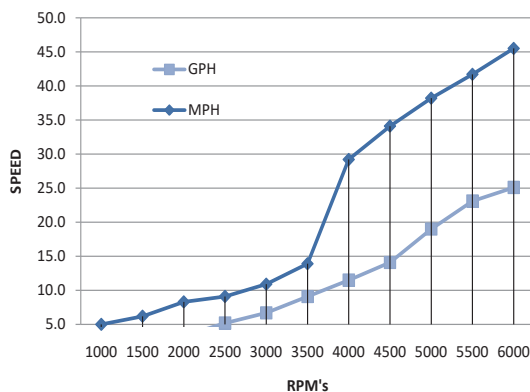

## Sailfish 241 CC - Performance Bulletin

**Motor:** Single Yamaha F250XCA

PERFORMANCE			
RPM	MPH	GPH	MPG
1000	5.0	1.2	4.17
1500	6.2	1.8	3.42
2000	8.3	3.3	2.50
2500	9.1	5.2	1.77
3000	10.9	6.7	1.62
3500	13.9	9.1	1.53
4000	29.2	11.5	2.6
4500	34.1	14.1	2.43
5000	38.2	19.0	2.01
5500	41.7	23.1	1.81
6000	45.5	25.1	1.81
ACCELERATION			
0-30MPH - 9.50 Sec.			
TEST CONDITIONS			
NUMBER OF PEOPLE	3		
AIR TEMP (Fahrenheit)	80° F/74° F		
ELEVATION (IN FEET ABOVE SEA LEVEL)	174'		
WIND VELOCITY	5 ~ 10 MPH		

MANUFACTURER INFO	
NAME:	Sailfish Boats
STREET:	PO Box 1899
CITY, STATE, ZIP:	Cairo, GA 39828
PHONE:	229-377-2125
FAX:	229-377-1855
WEBSITE:	www.sailfishboats.com
BOAT DETAILS	
BOAT MODEL	241CC
LENGTH	24'
BEAM	8' 6"
APROX WET WEIGHT	5400 lbs
MAXIMUM HP	300 Hp
FUEL CAPACITY	110 Gal
ENGINE DETAILS	
ENGINE MODEL/S	F250XCA
HORSEPOWER	250 HP
INDUCTION	EFI/VCT/DOHC
DISPLACEMENT	4.2 L
WEIGHT	562 lbs
GEAR RATIO	1.75:1
ENGINE MOUNTING HEIGHT	
MOUNTING HOLE POSITION	#3
PROPELLER/S	
SERIES	SALTWATER SERIES II / SDS HUB
DIAMETER/PITCH	15 3/4 x 15
YAMAHA PART # (sgl)	6CE-45976-00-00
PROPELLER MATERIAL	POLISHED STAINLESS STEEL
COMMENTS	
BOAT EQUIPPED WITH TWO BATTERIES, T-TOP, FULL TANK OF FUEL, THREE PERSONS, MISC. SAFETY AND TEST GEAR (APPROX 180 LBS)	