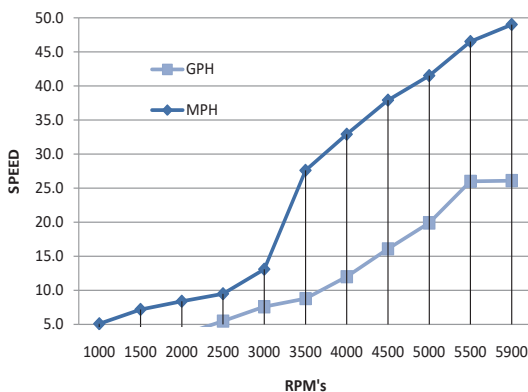

Sailfish 241 CC - Performance Bulletin

Motor: Single Yamaha F300XCA

PERFORMANCE			
RPM	MPH	GPH	MPG
1000	5.1	1.2	4.25
1500	7.2	2.1	3.43
2000	8.4	3.5	2.39
2500	9.5	5.5	1.72
3000	13.1	7.6	1.72
3500	27.6	8.8	3.1
4000	32.9	12.0	2.75
4500	37.9	16.1	2.36
5000	41.5	19.9	2.08
5500	46.5	26.0	1.79
5900	49.0	26.1	1.88
ACCELERATION			
0-30MPH - 8.75 Sec.			
TEST CONDITIONS			
NUMBER OF PEOPLE			3
AIR TEMP (Fahrenheit)			80° F/74° F
ELEVATION (IN FEET ABOVE SEA LEVEL)			174'
WIND VELOCITY			5 ~ 10 MPH

MANUFACTURER INFO	
NAME:	Sailfish Boats
STREET:	PO Box 1899
CITY, STATE, ZIP:	Cairo, GA 39828
PHONE:	229-377-2125
FAX:	229-377-1855
WEBSITE:	www.sailfishboats.com
BOAT DETAILS	
BOAT MODEL	241CC
LENGTH	24'
BEAM	8' 6"
APROX WET WEIGHT	5400 lbs
MAXIMUM HP	300 Hp
FUEL CAPACITY	110 Gal
ENGINE DETAILS	
ENGINE MODEL/S	F300XCA
HORSEPOWER	300 HP
INDUCTION	EFI/VCT/DOHC
DISPLACEMENT	4.2 L
WEIGHT	562 lbs
GEAR RATIO	1.75:1
ENGINE MOUNTING HEIGHT	
MOUNTING HOLE POSITION	#3
PROPELLER/S	
SERIES	SALTWATER SERIES II / SDS HUB
DIAMETER/PITCH	15 1/2 x 15
YAMAHA PART # (sgl)	6CE-45978-00-00
PROPELLER MATERIAL	POLISHED STAINLESS STEEL
COMMENTS	
BOAT EQUIPPED WITH TWO BATTERIES, T-TOP, FULL TANK OF FUEL, THREE PERSONS, MISC. SAFETY AND TEST GEAR (APPROX 180 LBS)	