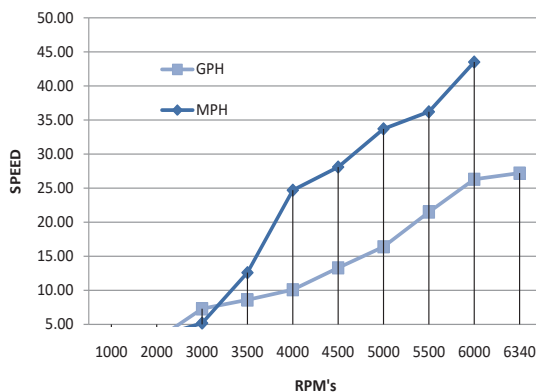

## Sailfish 241 CC - Performance Bulletin

**Motor:** Single Mercury Verado 250 L6

PERFORMANCE			
RPM	MPH	GPH	MPG
1000	1.60	1.00	1.60
2000	3.20	2.80	1.10
3000	5.20	7.30	0.70
3500	12.60	8.60	1.50
4000	24.70	10.10	2.40
4500	28.10	13.30	2.10
5000	33.70	16.40	2.10
5500	36.20	21.50	1.70
6000	43.50	26.30	1.70
6340	46.10	27.20	1.70
ACCELERATION			
0-20MPH - 3 Sec		0-30MPH - 4.5 Sec	
TEST CONDITIONS			
NUMBER OF PEOPLE			2
AIR TEMP (Fahrenheit)			88° F
ELEVATION (IN FEET ABOVE SEA LEVEL)			253'
WIND VELOCITY			0 ~ 3 MPH

MANUFACTURER INFO	
NAME:	Sailfish Boats
STREET:	PO Box 1899
CITY, STATE, ZIP:	Cairo, GA 39828
PHONE:	229-377-2125
FAX:	229-377-1855
WEBSITE:	www.sailfishboats.com
BOAT DETAILS	
BOAT MODEL	241CC
LENGTH	24'
BEAM	8' 6"
APROX WET WEIGHT	5400 lbs
MAXIMUM HP	300 Hp
FUEL CAPACITY	110 Gal
ENGINE DETAILS	
ENGINE MODEL/S	Verado 250 L6
HORSEPOWER	250 HP
INDUCTION	EFI
DISPLACEMENT	2.6 L
WEIGHT	635 lbs
GEAR RATIO	1.85
ENGINE MOUNTING HEIGHT	
MOUNTING HOLE POSITION	#3
PROPELLER/S	
SERIES	Revolution 4
DIAMETER/PITCH	14 5/8 x 17
MERCURY PART # (sgl)	48-857024A46
PROPELLER MATERIAL	POLISHED STAINLESS STEEL
COMMENTS	
BOAT EQUIPPED WITH T-TOP, 10 GAL. OF FUEL, TWO PERSONS, MISC. SAFETY AND TEST GEAR (APPROX 180 LBS)	