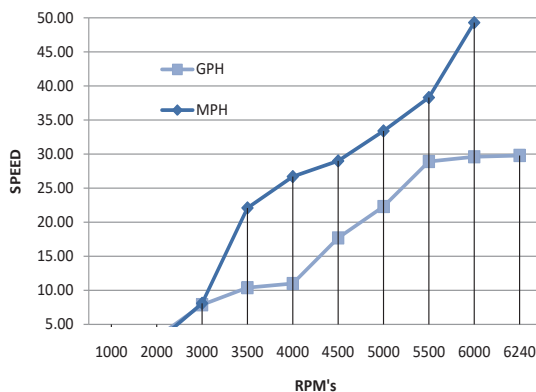

## Sailfish 241 CC - Performance Bulletin

**Motors:** Single Mercury Verado 300 L6

PERFORMANCE			
RPM	MPH	GPH	MPG
1000	0.30	1.10	0.30
2000	2.40	3.10	0.80
3000	8.10	7.90	1.00
3500	22.10	10.40	2.10
4000	26.70	11.00	2.40
4500	29.00	17.70	1.60
5000	33.40	22.30	1.50
5500	38.30	28.90	1.30
6000	49.30	29.60	1.70
6240	50.70	29.80	1.70
ACCELERATION			
0-20MPH - 3 Sec		0-30MPH - 4 Sec	
TEST CONDITIONS			
NUMBER OF PEOPLE			2
AIR TEMP (Fahrenheit)			88° F
ELEVATION (IN FEET ABOVE SEA LEVEL)			253'
WIND VELOCITY			0 ~ 3 MPH

MANUFACTURER INFO	
NAME:	Sailfish Boats
STREET:	PO Box 1899
CITY, STATE, ZIP:	Cairo, GA 39828
PHONE:	229-377-2125
FAX:	229-377-1855
WEBSITE:	www.sailfishboats.com
BOAT DETAILS	
BOAT MODEL	241CC
LENGTH	24'
BEAM	8' 6"
APROX WET WEIGHT	5400lbs
MAXIMUM HP	300 Hp
FUEL CAPACITY	110 Gal
ENGINE DETAILS	
ENGINE MODEL/S	Verado 300 L6
HORSEPOWER	300 HP
INDUCTION	EFI
DISPLACEMENT	2.6 L
WEIGHT	635 lbs
GEAR RATIO	1.85
ENGINE MOUNTING HEIGHT	
MOUNTING HOLE POSITION	#3
PROPELLER/S	
SERIES	Revolution 4
DIAMETER/PITCH	14 5/8 x 19
MERCURY PART # (sgl)	48-857026A46
PROPELLER MATERIAL	POLISHED STAINLESS STEEL
COMMENTS	
BOAT EQUIPPED WITH T-TOP, 7 GAL. OF FUEL, TWO PERSONS, MISC. SAFETY AND TEST GEAR (APPROX 180 LBS)	