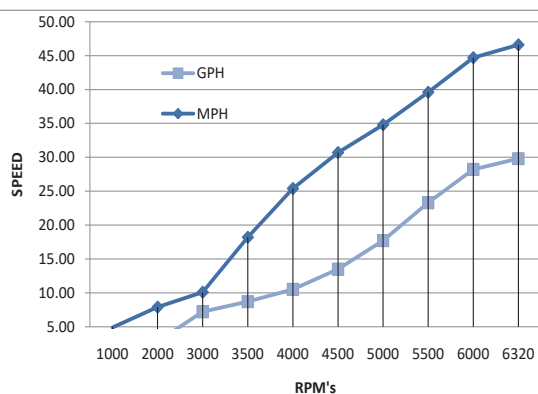

## Sailfish 242 CC - Performance Bulletin

**Motor:** Mercury 300XXL Verado

PERFORMANCE			
RPM	MPH	GPH	MPG
1000	4.90	0.90	5.40
2000	7.90	2.80	5.40
3000	10.10	7.20	1.40
3500	18.20	8.70	2.10
4000	25.40	10.50	2.40
4500	30.70	13.50	2.30
5000	34.80	17.70	2.00
5500	39.60	23.30	1.70
6000	44.70	28.20	1.60
6320	46.60	29.80	1.60
ACCELERATION			
0-20 Mph		5.18 Sec.	
TEST CONDITIONS			
NUMBER OF PEOPLE			2
AIR TEMP (Fahrenheit)			78° F
ELEVATION (IN FEET ABOVE SEA LEVEL)			0
WIND VELOCITY			5 ~ 8 MPH

MANUFACTURER INFO	
NAME:	Sailfish Boats
STREET:	PO Box 1899
CITY, STATE, ZIP:	Cairo, GA 39828
PHONE:	229-377-2125
FAX:	229-377-1855
WEBSITE:	www.sailfishboats.com
BOAT DETAILS	
BOAT MODEL	242CC
LENGTH	24'
BEAM	9'
APROX WET WEIGHT	5600 lbs
MAXIMUM HP	300 HP
FUEL CAPACITY	153 gal
ENGINE DETAILS	
ENGINE MODEL/S	300XXL Verado
HORSEPOWER	300 HP
INDUCTION	EFI
DISPLACEMENT	2.6L
WEIGHT	667 Lbs
GEAR RATIO	1.75:1 or 1.85:1
ENGINE MOUNTING HEIGHT	
MOUNTING HOLE POSITION	#3
PROPELLER/S	
SERIES	Enertia®
PITCH	17
MERCURY PART # (sgl/twin)	898994A46
PROPELLER MATERIAL	POLISHED STAINLESS STEEL
COMMENTS	
BOAT EQUIPPED WITH T-TOP, FULL TANK OF FUEL, TWO PERSONS, MISC. SAFETY AND TEST GEAR (APPROX 100 LBS)	