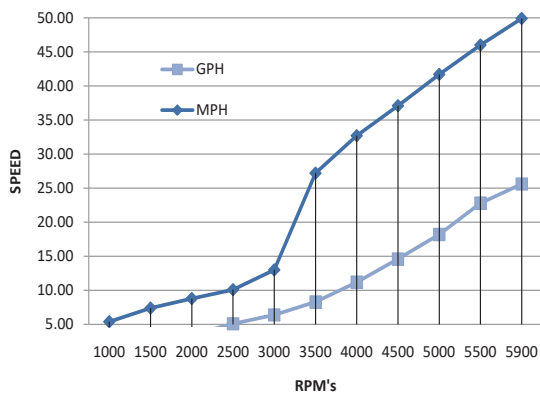

Sailfish 242 CC - Performance Bulletin

Motors: Single Yamaha F300UCA

PERFORMANCE			
RPM	MPH	GPH	MPG
1000	5.40	1.20	4.50
1500	7.40	2.10	3.52
2000	8.80	3.50	2.51
2500	10.10	5.10	1.98
3000	13.00	6.40	2.03
3500	27.20	8.30	3.28
4000	32.70	11.20	2.92
4500	37.10	14.60	2.54
5000	41.70	18.20	2.29
5500	46.00	22.80	2.02
5900	49.90	25.60	1.95
ACCELERATION			
TIME TO PLANE		3.36	
TEST CONDITIONS			
NUMBER OF PEOPLE			2
AIR / WATER TEMP (Fahrenheit)			94° F / 92° F
ELEVATION (IN FEET ABOVE SEA LEVEL)			194'
WIND VELOCITY			5 ~ 10 MPH

MANUFACTURER INFO	
NAME:	Sailfish Boats
STREET:	PO Box 1899
CITY, STATE, ZIP:	Cairo, GA 39828
PHONE:	229-377-2125
FAX:	229-377-1855
WEBSITE:	www.sailfishboats.com
BOAT DETAILS	
BOAT MODEL	242CC
LENGTH	24'
BEAM	9'
APROX WET WEIGHT	5600lbs
MAXIMUM HP	300 Hp
FUEL CAPACITY	146 Gal
ENGINE DETAILS	
ENGINE MODEL/S	F300UCA
HORSEPOWER	300 HP
INDUCTION	EFI
DISPLACEMENT	4.2 L
WEIGHT	571 lbs
GEAR RATIO	1.75
ENGINE MOUNTING HEIGHT	
MOUNTING HOLE POSITION	#2
PROPELLER/S	
SERIES	Saltwater Series II
DIAMETER/PITCH	15-1/2 x 17
YAMAHA PART # (sgl/twin)	6D0-45978-00-00
PROPELLER MATERIAL	POLISHED STAINLESS STEEL
COMMENTS	
BOAT EQUIPPED WITH T-TOP, 1/2 TANK OF FUEL, TWO PERSONS, MISC. SAFETY AND TEST GEAR (APPROX 100 LBS)	