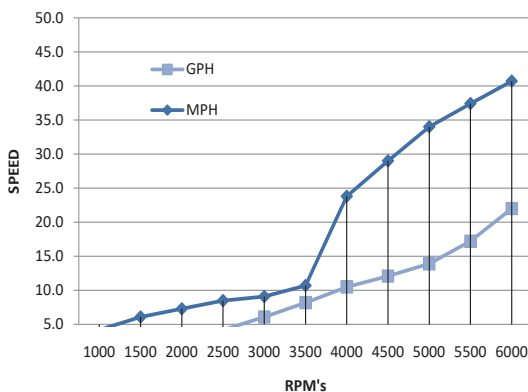

## Sailfish 242 CC - Performance Bulletin

### Motors: Twin Yamaha F115TXR

PERFORMANCE			
RPM	MPH	GPH	MPG
1000	4.2	1.2	3.50
1500	6.1	2.0	3.05
2000	7.3	2.7	2.70
2500	8.5	4.2	2.02
3000	9.1	6.1	1.49
3500	10.7	8.2	1.31
4000	23.8	10.5	2.27
4500	29.0	12.1	2.40
5000	34.00	13.90	2.45
5500	37.4	17.2	2.17
6000	40.70	22.00	1.85
ACCELERATION			
TIME TO PLANE		7.22	
TEST CONDITIONS			
NUMBER OF PEOPLE		3	
AIR / WATER TEMP (Fahrenheit)		88° F / 76° F	
ELEVATION (IN FEET ABOVE SEA LEVEL)		135'	
WIND VELOCITY		0 ~ 5 MPH	

MANUFACTURER INFO	
NAME:	Sailfish Boats
STREET:	PO Box 1899
CITY, STATE, ZIP:	Cairo, GA 39828
PHONE:	229-377-2125
FAX:	229-377-1855
WEBSITE:	www.sailfishboats.com
BOAT DETAILS	
BOAT MODEL	242CC
LENGTH	24'
BEAM	9'
APROX WET WEIGHT	5600lbs
MAXIMUM HP	300 Hp
FUEL CAPACITY	146 Gal
ENGINE DETAILS	
ENGINE MODEL/S	F115TXR / LF115TXR
HORSEPOWER	115 HP
INDUCTION	EFI
DISPLACEMENT	106.2 cu.in.
WEIGHT	412 lbs
GEAR RATIO	2.15
ENGINE MOUNTING HEIGHT	
MOUNTING HOLE POSITION	#2
PROPELLER/S	
SERIES	Performance Series
DIAMETER/PITCH	13-1/4 x 16
YAMAHA PART # (sgl/twin)	MAR-GYT3B-V4-16 / MAR-GYT3B-L4-16
PROPELLER MATERIAL	POLISHED STAINLESS STEEL
COMMENTS	
BOAT EQUIPPED WITH T-TOP, FULL TANK OF FUEL, THREE PERSONS, MISC. SAFETY AND TEST GEAR (APPROX 100 LBS)	