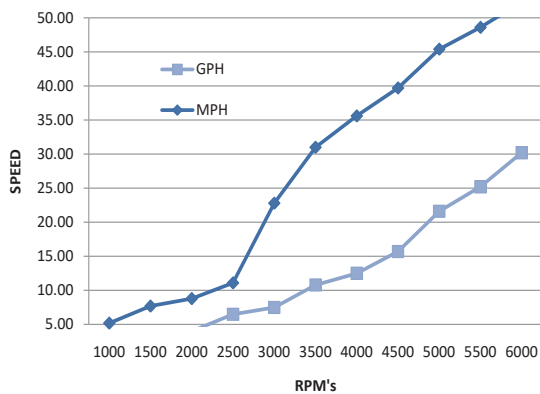

Sailfish 242 CC - Performance Bulletin

Motors: Twin Yamaha F150TXR

PERFORMANCE			
RPM	MPH	GPH	MPG
1000	5.20	1.30	4.16
1500	7.70	2.10	3.73
2000	8.80	4.00	2.23
2500	11.10	6.50	1.70
3000	22.80	7.50	3.06
3500	31.00	10.80	2.87
4000	35.60	12.50	2.85
4500	39.70	15.70	2.54
5000	45.40	21.60	2.11
5500	48.60	25.20	1.93
6000	52.30	30.20	1.73
ACCELERATION			
TIME TO PLANE		3.40	
TEST CONDITIONS			
NUMBER OF PEOPLE		2	
AIR / WATER TEMP (Fahrenheit)		84° F / 87° F	
ELEVATION (IN FEET ABOVE SEA LEVEL)		135'	
WIND VELOCITY		5 ~ 10 MPH	

MANUFACTURER INFO	
NAME:	Sailfish Boats
STREET:	PO Box 1899
CITY, STATE, ZIP:	Cairo, GA 39828
PHONE:	229-377-2125
FAX:	229-377-1855
WEBSITE:	www.sailfishboats.com
BOAT DETAILS	
BOAT MODEL	242CC
LENGTH	24'
BEAM	9'
APROX WET WEIGHT	5600lbs
MAXIMUM HP	300 Hp
FUEL CAPACITY	146 Gal
ENGINE DETAILS	
ENGINE MODEL/S	F150TXR
HORSEPOWER	150 HP
INDUCTION	EFI
DISPLACEMENT	163 cu.in.
WEIGHT	475 lbs
GEAR RATIO	2.00
ENGINE MOUNTING HEIGHT	
MOUNTING HOLE POSITION	#2
PROPELLER/S	
SERIES	Performance Series
DIAMETER/PITCH	14-1/4 x 20 SS
YAMAHA PART # (sgl/twin)	MAR-GYT3B-V6-20 / MAR-GYT3B-L6-20
PROPELLER MATERIAL	POLISHED STAINLESS STEEL
COMMENTS	
BOAT EQUIPPED WITH T-TOP, 2/3 TANK OF FUEL, TWO PERSONS, MISC. SAFETY AND TEST GEAR (APPROX 100 LBS)	