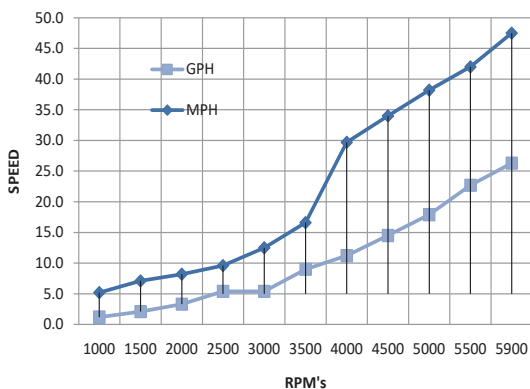

Sailfish 245 DC - Performance Bulletin

Motor: Single Yamaha F300XCA

PERFORMANCE			
RPM	MPH	GPH	MPG
1000	5.2	1.2	4.29
1500	7.1	2.1	3.44
2000	8.2	3.3	2.52
2500	9.6	5.4	1.79
3000	12.5	5.4	2.32
3500	16.6	9.0	1.8
4000	29.7	11.2	2.65
4500	34.0	14.5	2.35
5000	38.2	17.9	2.13
5500	42.0	22.7	1.85
5900	47.5	26.3	1.91
ACCELERATION			
0-30MPH - 7.91 Sec.			
TEST CONDITIONS			
NUMBER OF PEOPLE			3
AIR / WATER TEMP (Fahrenheit)			86° F/83° F
ELEVATION (IN FEET ABOVE SEA LEVEL)			121'
WIND VELOCITY			0 ~ 5 MPH

MANUFACTURER INFO	
NAME:	Sailfish Boats
STREET:	PO Box 1899
CITY, STATE, ZIP:	Cairo, GA 39828
PHONE:	229-377-2125
FAX:	229-377-1855
WEBSITE:	www.sailfishboats.com
BOAT DETAILS	
BOAT MODEL	245DC
LENGTH	24'
BEAM	8' 6"
APROX WET WEIGHT	5350 lbs
MAXIMUM HP	300 Hp
FUEL CAPACITY	120 Gal
WEIGHT AS TESTED	7,396 lbs
ENGINE DETAILS	
ENGINE MODEL/S	F300XCA
HORSEPOWER	300 HP
INDUCTION	EFI/VCT/DOHC
DISPLACEMENT	4.2 L
WEIGHT	562 lbs
GEAR RATIO	1.75:1
ENGINE MOUNTING HEIGHT	
MOUNTING HOLE POSITION	#2
PROPELLER/S	
SERIES	SALTWATER SERIES II / SDS HUB
DIAMETER/PITCH	15 1/2 x 16
YAMAHA PART # (sgl)	6CE-45938-20-00
PROPELLER MATERIAL	POLISHED STAINLESS STEEL
COMMENTS	
BOAT EQUIPPED WITH TWO BATTERIES, HARD TOP, FULL TANK OF FUEL, THREE PERSONS, MISC. SAFETY AND TEST GEAR (APPROX 180 LBS)	