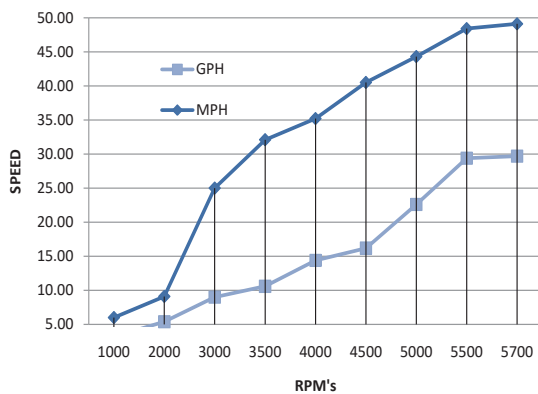

Sailfish 270 CC - Performance Bulletin

Motors: Twin Mercury 150XL

PERFORMANCE			
RPM	MPH	GPH	MPG
1000	6.00	3.20	1.90
2000	9.10	5.40	1.70
3000	25.00	9.00	2.80
3500	32.10	10.60	3.00
4000	35.20	14.40	2.40
4500	40.50	16.20	2.50
5000	44.30	22.60	2.00
5500	48.40	29.40	1.70
5700	49.10	29.70	1.70
ACCELERATION			
0-20 MPH		5.6 sec	
TEST CONDITIONS			
NUMBER OF PEOPLE			2
AIR TEMP (Fahrenheit)			78° F
ELEVATION (IN FEET ABOVE SEA LEVEL)			Sea Level
WIND VELOCITY			5 ~ 8 MPH

MANUFACTURER INFO	
NAME:	Sailfish Boats
STREET:	PO Box 1899
CITY, STATE, ZIP:	Cairo, GA 39828
PHONE:	229-377-2125
FAX:	229-377-1855
WEBSITE:	www.sailfishboats.com
BOAT DETAILS	
BOAT MODEL	270CC
LENGTH	26' 2"
BEAM	9'
APROX WET WEIGHT	6700lbs
MAXIMUM HP	500 Hp
FUEL CAPACITY	200 Gal
ENGINE DETAILS	
ENGINE MODEL/S	150XL (LH,RH) FourStroke
HORSEPOWER	150 HP
INDUCTION	EFI
DISPLACEMENT	3.0L
WEIGHT	465 Lbs
GEAR RATIO	1.92:1
ENGINE MOUNTING HEIGHT	
MOUNTING HOLE POSITION	#2
PROPELLER/S	
SERIES	Enertia®
PITCH	19
MERCURY PART # (sgl/twin)	898994A46
PROPELLER MATERIAL	POLISHED STAINLESS STEEL
COMMENTS	
BOAT EQUIPPED WITH HARDTOP, 3/4 TANK OF FUEL, TWO PERSONS, MISC. SAFETY AND TEST GEAR (APPROX 100 LBS)	