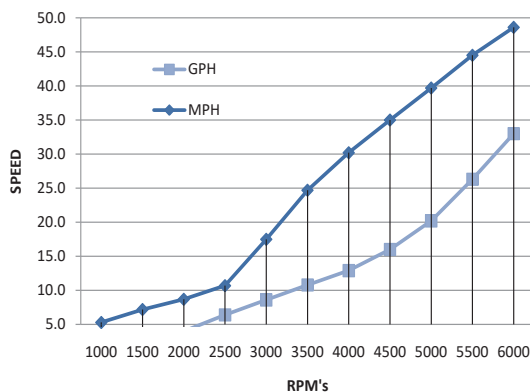

Sailfish 270 CC - Performance Bulletin

Motors: Twin Yamaha F150XA

PERFORMANCE			
RPM	MPH	GPH	MPG
1000	5.3	1.7	3.12
1500	7.2	2.5	2.88
2000	8.7	4.0	2.18
2500	10.7	6.4	1.67
3000	17.5	8.6	2.04
3500	24.7	10.8	2.29
4000	30.2	12.9	2.3
4500	35.0	16.0	2.19
5000	39.7	20.2	1.97
5500	44.5	26.3	1.69
6000	48.6	33.0	1.5
ACCELERATION			
TIME TO PLANE		3.49 seconds	
TEST CONDITIONS			
NUMBER OF PEOPLE			2
AIR / WATER TEMP (Fahrenheit)			60° F / 65° F
ELEVATION (IN FEET ABOVE SEA LEVEL)			Sea Level
WIND VELOCITY			10-15 MPH

MANUFACTURER INFO	
NAME:	Sailfish Boats
STREET:	PO Box 1899
CITY, STATE, ZIP:	Cairo, GA 39828
PHONE:	229-377-2125
FAX:	229-377-1855
WEBSITE:	www.sailfishboats.com
BOAT DETAILS	
BOAT MODEL	270CC
LENGTH	26'2"
BEAM	9'
APROX WET WEIGHT	6700 lbs
MAXIMUM HP	400 HP
FUEL CAPACITY	188 gal
ENGINE DETAILS	
ENGINE MODEL/S	F150XA/LF150XA
HORSEPOWER	150HP
INDUCTION	EFI
DISPLACEMENT	2.7 L
WEIGHT	491 lbs
GEAR RATIO	2.00
ENGINE MOUNTING HEIGHT	
MOUNTING HOLE POSITION	#2
PROPELLER/S	
SERIES	Reliance Series-SDS
DIAMETER/PITCH	14-1/4 x 18
YAMAHA PART # (sgl/twin)	68F-45978-10-00 / 68G-45978-10-00
PROPELLER MATERIAL	POLISHED STAINLESS STEEL
COMMENTS	
BOAT EQUIPPED WITH HARDTOP, 1/4 TANK FUEL, TWO PERSONS, MISC. SAFETY AND TEST GEAR (APPROX 100 LBS)	