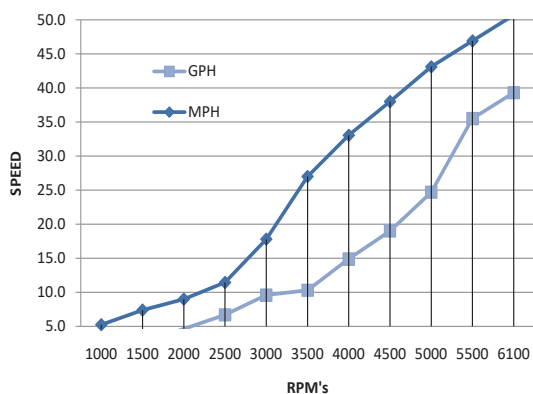

Sailfish 270 CC - Performance Bulletin

Motors: Twin Yamaha F200XB

PERFORMANCE			
RPM	MPH	GPH	MPG
1000	5.3	1.6	3.31
1500	7.4	2.7	2.74
2000	9.0	4.7	1.91
2500	11.5	6.7	1.72
3000	17.8	9.6	1.85
3500	27.0	10.3	2.6
4000	33.1	14.9	2.20
4500	38.0	19.0	2.00
5000	43.1	24.7	1.74
5500	46.9	35.5	1.32
6100	50.7	39.3	1.3
ACCELERATION			
TIME TO PLANE		4.8 seconds	
TEST CONDITIONS			
NUMBER OF PEOPLE			2
AIR / WATER TEMP (Fahrenheit)			68 F / 54 F
ELEVATION (IN FEET ABOVE SEA LEVEL)			135 FT
WIND VELOCITY			10-15 MPH

MANUFACTURER INFO	
NAME:	Sailfish Boats
STREET:	PO Box 1899
CITY, STATE, ZIP:	Cairo, GA 39828
PHONE:	229-377-2125
FAX:	229-377-1855
WEBSITE:	www.sailfishboats.com
BOAT DETAILS	
BOAT MODEL	270CC
LENGTH	26'2"
BEAM	9'
APROX WET WEIGHT	6700LBS
MAXIMUM HP	400 HP
FUEL CAPACITY	188 gal
ENGINE DETAILS	
ENGINE MODEL/S	F200XB/LF200XB
HORSEPOWER	200HP
INDUCTION	EFI
DISPLACEMENT	2.8 L
WEIGHT	489 lbs
GEAR RATIO	1.86
ENGINE MOUNTING HEIGHT	
MOUNTING HOLE POSITION	#2
PROPELLER/S	
SERIES	Reliance 18
DIAMETER/PITCH	18 X 14 1/4
YAMAHA PART # (sgl/twin)	68F-45978-10-00 / 68G-45978-10-00
PROPELLER MATERIAL	POLISHED STAINLESS STEEL
COMMENTS	
BOAT EQUIPPED WITH HARDTOP, ACRYLIC ENCLOSURE, 1/2 TANK FUEL, TWO PERSONS, MISC. SAFETY AND TEST GEAR (APPROX 100 LBS)	