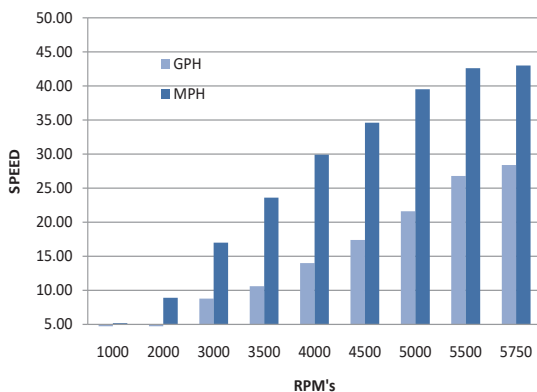

Sailfish 270 WAC - Performance Bulletin

Motors: Twin Mercury 150XL

PERFORMANCE			
RPM	MPH	GPH	MPG
1000	5.20	1.60	3.30
2000	8.90	4.40	2.00
3000	17.00	8.80	1.90
3500	23.60	10.60	2.20
4000	29.90	14.00	2.10
4500	34.60	17.40	2.00
5000	39.50	21.60	1.80
5500	42.60	26.80	1.60
5750	43.00	28.40	1.50
ACCELERATION			
Top Speed (MPH @ RPM)		43@5750	
Acceleration 0-20MPH		5.49	
Acceleration 0-30MPH		9.23	
TEST CONDITIONS			
NUMBER OF PEOPLE			3
AIR TEMP (Fahrenheit)			80 deg
ELEVATION (IN FEET ABOVE SEA LEVEL)			121
WIND VELOCITY			0-5 mph

MANUFACTURER INFO	
NAME:	Seminole Marine Group
STREET:	PO Box 1899
CITY, STATE, ZIP:	Cairo, GA 39828
PHONE:	229-377-2125
FAX:	229-377-1855
WEBSITE:	sailfishboats.com
BOAT DETAILS	
BOAT MODEL	270 WAC
LENGTH	26' 2"
BEAM	9'
APROX WET WEIGHT	7,400 Lbs
MAXIMUM HP	400 Hp
FUEL CAPACITY	188 Gal
ENGINE DETAILS	
ENGINE MODEL/S	150XL (LH & RH)
HORSEPOWER	150HP
INDUCTION	EFI
DISPLACEMENT	3.0L
WEIGHT	455 LBS
GEAR RATIO	1.93
ENGINE MOUNTING HEIGHT	
MOUNTING HOLE POSITION	#2
PROPELLER/S	
SERIES	Enertia
DIAMETER/PITCH	14.5" x 17"
Mercury PART # (sgl/twin)	48-898994A46 (R) / 48-898995A46 (L)
PROPELLER MATERIAL	Stainless
COMMENTS	
BOAT EQUIPPED WITH, 135 GAL. FUEL, THREE PERSONS, MISC. SAFETY AND TEST GEAR (APPROX 100 LBS)	