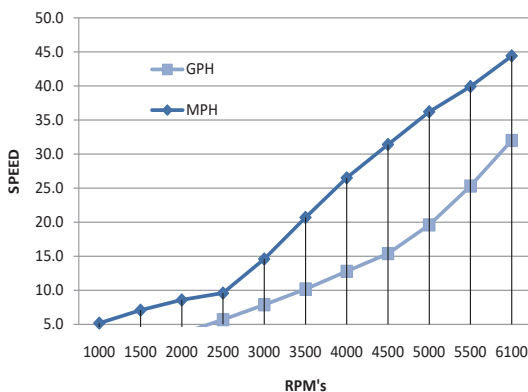

## Sailfish 270 WAC - Performance Bulletin

### Motors: Twin Yamaha F150TXR

PERFORMANCE			
RPM	MPH	GPH	MPG
1000	5.2	1.5	3.47
1500	7.1	2.4	2.96
2000	8.6	3.7	2.32
2500	9.6	5.7	1.68
3000	14.6	7.9	1.85
3500	20.7	10.2	2.03
4000	26.5	12.8	2.07
4500	31.4	15.4	2.04
5000	36.2	19.6	1.85
5500	39.9	25.3	1.58
6100	44.4	32	1.39
ACCELERATION			
TIME TO PLANE		5.00 Seconds	
TEST CONDITIONS			
NUMBER OF PEOPLE			2
AIR / WATER TEMP (Fahrenheit)			90° F / 84° F
ELEVATION (IN FEET ABOVE SEA LEVEL)			Sea Level
WIND VELOCITY			5 ~ 10 MPH

MANUFACTURER INFO	
NAME:	Sailfish Boats
STREET:	PO Box 1899
CITY, STATE, ZIP:	Cairo, GA 39828
PHONE:	229-377-2125
FAX:	229-377-1855
WEBSITE:	www.sailfishboats.com
BOAT DETAILS	
BOAT MODEL	270WAC
LENGTH	26' 2"
BEAM	9'
APROX WET WEIGHT	7400lbs
MAXIMUM HP	400 Hp
FUEL CAPACITY	188 Gal
ENGINE DETAILS	
ENGINE MODEL/S	F150TXR
HORSEPOWER	150hp
INDUCTION	EFI
DISPLACEMENT	163 cu. In.
WEIGHT	475 lbs
GEAR RATIO	2.00
ENGINE MOUNTING HEIGHT	
MOUNTING HOLE POSITION	#1
PROPELLER/S	
SERIES	Reliance
DIAMETER/PITCH	14-1/4 x 17
YAMAHA PART # (sgl/twin)	68F-45972--00-00 / 68G-45972-00-00
PROPELLER MATERIAL	POLISHED STAINLESS STEEL
COMMENTS	
BOAT EQUIPPED WITH HARDTOP, 1/2 TANK OF FUEL, A/C, REFRIGERATOR, MARINE HEAD, SHORE POWER, TWO PERSONS, MISC. SAFETY AND TEST GEAR (APPROX 100 LBS)	