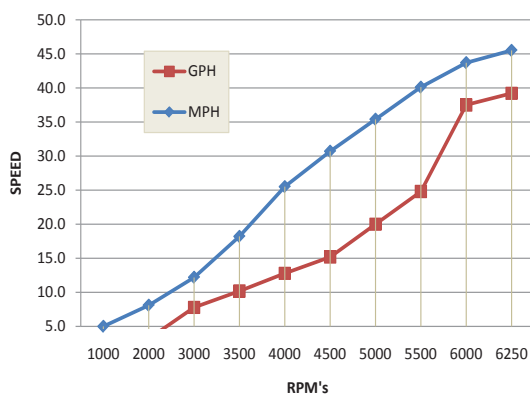

Sailfish 270 WAC - Performance Bulletin

Motors: Twin Mercury 200 L4 Verado

PERFORMANCE			
RPM	MPH	GPH	MPG
1000	5.0	1.2	4.20
2000	8.1	3.2	2.50
3000	12.2	7.8	1.60
3500	18.2	10.2	1.80
4000	25.5	12.8	2.00
4500	30.7	15.2	2.00
5000	35.4	20.0	1.80
5500	40.1	24.8	1.60
6000	43.7	37.5	1.20
6250	45.5	39.2	1.20
ACCELERATION			
Top Speed (MPH @ RPM)		45.5 @ 6250 RPM	
Acceleration 0-20MPH		5.10 sec	
Acceleration 0-30MPH		7.50 sec	
TEST CONDITIONS			
NUMBER OF PEOPLE			3
AIR TEMP (Fahrenheit)			81 deg
ELEVATION (IN FEET ABOVE SEA LEVEL)			121
WIND VELOCITY			10 mph

MANUFACTURER INFO	
NAME:	Seminole Marine Group
STREET:	PO Box 1899
CITY, STATE, ZIP:	Cairo, GA 39828
PHONE:	229-377-2125
FAX:	229-377-1855
WEBSITE:	sailfishboats.com
BOAT DETAILS	
BOAT MODEL	270 WAC
LENGTH	26' 2"
BEAM	9'
APROX WET WEIGHT	7,400 Lbs
MAXIMUM HP	400 Hp
FUEL CAPACITY	188 Gal
ENGINE DETAILS	
ENGINE MODEL/S	200 L4 Verados
HORSEPOWER	200HP
INDUCTION	EFI
DISPLACEMENT	1.7L
WEIGHT	489 lbs
GEAR RATIO	2.08:1
ENGINE MOUNTING HEIGHT	
MOUNTING HOLE POSITION	#2
PROPELLER/S	
SERIES	Enertia
DIAMETER/PITCH	14.5" x 17"
Mercury PART # (sgl/twin)	48-898994A46 (R) / 48-898995A46 (L)
PROPELLER MATERIAL	X7 Alloy Stainless
COMMENTS	
BOAT EQUIPPED WITH, 1/2 TANK FUEL, THREE PERSONS, MISC. SAFETY AND TEST GEAR (APPROX 100 LBS)	