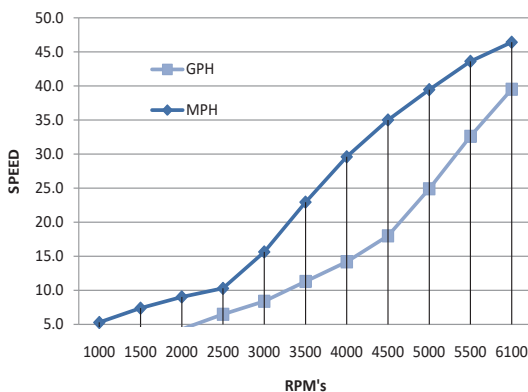

Sailfish 270 WAC - Performance Bulletin

Motors: Twin Yamaha F200XB

PERFORMANCE			
RPM	MPH	GPH	MPG
1000	5.3	1.6	3.31
1500	7.4	2.7	2.74
2000	9.1	4.3	2.12
2500	10.3	6.5	1.58
3000	15.7	8.4	1.87
3500	23.0	11.3	2.04
4000	29.6	14.2	2.08
4500	35.0	18.0	1.94
5000	39.5	24.9	1.59
5500	43.6	32.6	1.34
6100	46.4	39.5	1.17
ACCELERATION			
TIME TO PLANE		6.5	
TEST CONDITIONS			
NUMBER OF PEOPLE			2
AIR / WATER TEMP (Fahrenheit)			68 F / 54 F
ELEVATION (IN FEET ABOVE SEA LEVEL)			135 FT
WIND VELOCITY			5 ~ 10 MPH

MANUFACTURER INFO	
NAME:	Seminole Marine Group
STREET:	PO Box 1899
CITY, STATE, ZIP:	Cairo, GA 39828
PHONE:	229-377-2125
FAX:	229-377-1855
WEBSITE:	sailfishboats.com
BOAT DETAILS	
BOAT MODEL	270 WAC
LENGTH	26'2"
BEAM	9'
APROX WET WEIGHT	7,400 Lbs
MAXIMUM HP	400 Hp
FUEL CAPACITY	188 Gal
ENGINE DETAILS	
ENGINE MODEL/S	F200XB/LF200XB
HORSEPOWER	200HP
INDUCTION	EFI
DISPLACEMENT	2.8 L
WEIGHT	489 lbs
GEAR RATIO	1.86
ENGINE MOUNTING HEIGHT	
MOUNTING HOLE POSITION	#2
PROPELLER/S	
SERIES	Reliance
DIAMETER/PITCH	14 1/4 x 17
YAMAHA PART # (sgl/twin)	68F-45972-10-00 / 68G-45972-10-00
PROPELLER MATERIAL	POLISHED STAINLESS STEEL
COMMENTS	
BOAT EQUIPPED WITH, 1/2 TANK FUEL, TWO PERSONS, MISC. SAFETY AND TEST GEAR (APPROX 100 LBS)	