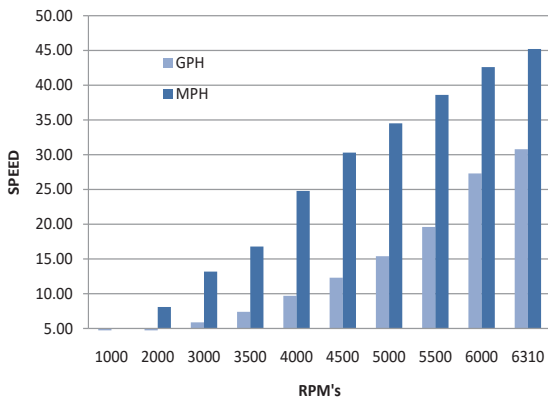

Sailfish 275 DC - Performance Bulletin

Motors: Mercury 350HP Verado

PERFORMANCE			
RPM	MPH	GPH	MPG
1000	5.00	1.10	4.50
2000	8.10	2.50	3.20
3000	13.20	5.90	2.20
3500	16.80	7.40	2.30
4000	24.80	9.70	2.60
4500	30.30	12.30	2.50
5000	34.50	15.40	2.20
5500	38.60	19.60	2.00
6000	42.60	27.30	1.60
6310	45.20	30.80	1.50

ACCELERATION	
Top Speed (MPH @ RPM)	45.2@6310
Acceleration 0-20MPH	5.19
Acceleration 0-30MPH	8.07

TEST CONDITIONS	
NUMBER OF PEOPLE	2
AIR TEMP (Fahrenheit)	80 deg
ELEVATION (IN FEET ABOVE SEA LEVEL)	121
WIND VELOCITY	0-5 mph

ENGINE DETAILS	
ENGINE MODEL/S	350HP Verado
HORSEPOWER	350HP
INDUCTION	EFI
DISPLACEMENT	2.6L
WEIGHT	668 LBS
GEAR RATIO	1.75

ENGINE MOUNTING HEIGHT	
MOUNTING HOLE POSITION	#2

PROPELLER/S	
SERIES	Enertia
DIAMETER/PITCH	15X15
Mercury PART # (sgl/twin)	48-898990A46
PROPELLER MATERIAL	Stainless