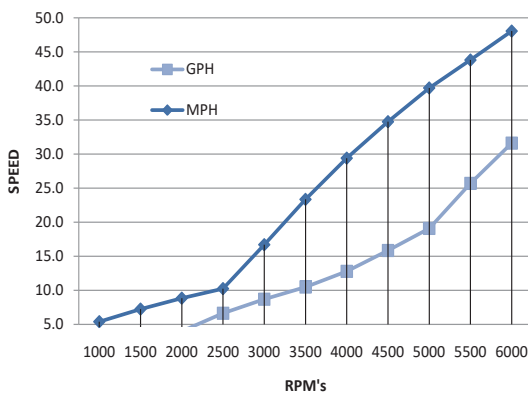

Sailfish 275 DC - Performance Bulletin

Motors: Twin Yamaha F150XA

PERFORMANCE			
RPM	MPH	GPH	MPG
1000	5.4	1.7	3.18
1500	7.3	2.5	2.92
2000	8.9	4.0	2.23
2500	10.3	6.7	1.54
3000	16.7	8.7	1.92
3500	23.4	10.5	2.23
4000	29.4	12.8	2.3
4500	34.8	15.9	2.19
5000	39.7	19.1	2.08
5500	43.8	25.7	1.70
6000	48.1	31.6	1.5
ACCELERATION			
TIME TO PLANE		5.2	
TEST CONDITIONS			
NUMBER OF PEOPLE			2
AIR / WATER TEMP (Fahrenheit)			68 F / 54 F
ELEVATION (IN FEET ABOVE SEA LEVEL)			135 FT
WIND VELOCITY			5 ~ 10 MPH

MANUFACTURER INFO	
NAME:	Sailfish Boats
STREET:	PO Box 1899
CITY, STATE, ZIP:	Cairo, GA 39828
PHONE:	229-377-2125
FAX:	229-377-1855
WEBSITE:	www.sailfishboats.com
BOAT DETAILS	
BOAT MODEL	275 DC
LENGTH	26'2"
BEAM	9'
APROX WET WEIGHT	6,950 LBS
MAXIMUM HP	400HP
FUEL CAPACITY	188 GAL
ENGINE DETAILS	
ENGINE MODEL/S	F150XA/LF150XA
HORSEPOWER	150
INDUCTION	EFI
DISPLACEMENT	2.7L
WEIGHT	491LBS
GEAR RATIO	2.00:1
ENGINE MOUNTING HEIGHT	
MOUNTING HOLE POSITION	#2
PROPELLER/S	
SERIES	Reliance
DIAMETER/PITCH	14-1/4 x 18 Reliance
YAMAHA PART # (sgl/twin)	68F-45978-10-00/68G-45978-10-00
PROPELLER MATERIAL	Stainless Steel
COMMENTS	
BOAT EQUIPPED WITH HARDTOP, FRIDGE, MARINE HEAD, 1/2 TANK FUEL, TWO PERSONS, MISC. SAFETY AND TEST GEAR (APPROX 100 LBS)	