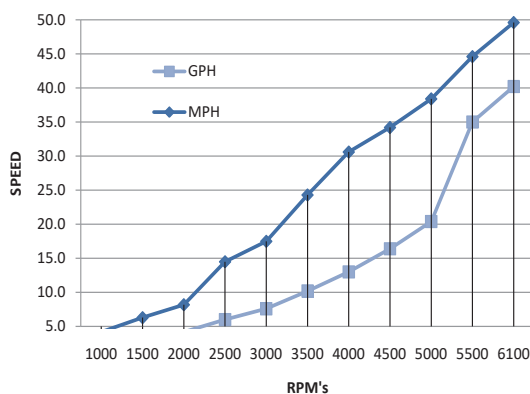

## Sailfish 275 DC - Performance Bulletin

### Motors: Twin Yamaha F200XB

PERFORMANCE			
RPM	MPH	GPH	MPG
1000	4.2	1.6	2.63
1500	6.3	3.2	1.97
2000	8.2	4.2	1.95
2500	14.5	6.0	2.42
3000	17.5	7.6	2.30
3500	24.3	10.2	2.4
4000	30.6	13.0	2.35
4500	34.2	16.4	2.09
5000	38.4	20.4	1.88
5500	44.6	35.0	1.27
6100	49.6	40.2	1.2
ACCELERATION			
TIME TO PLANE		4.0	
TEST CONDITIONS			
NUMBER OF PEOPLE		2	
AIR / WATER TEMP (Fahrenheit)		68 F / 54 F	
ELEVATION (IN FEET ABOVE SEA LEVEL)		135 FT	
WIND VELOCITY		5 ~ 10 MPH	

MANUFACTURER INFO	
NAME:	Sailfish Boats
STREET:	PO Box 1899
CITY, STATE, ZIP:	Cairo, GA 39828
PHONE:	229-377-2125
FAX:	229-377-1855
WEBSITE:	www.sailfishboats.com
BOAT DETAILS	
BOAT MODEL	275 DC
LENGTH	26'2"
BEAM	9'
APROX WET WEIGHT	6,950 LBS
MAXIMUM HP	400 HP
FUEL CAPACITY	188 gal
ENGINE DETAILS	
ENGINE MODEL/S	F200XB/LF200XB
HORSEPOWER	200HP
INDUCTION	EFI
DISPLACEMENT	2.8 L
WEIGHT	489 lbs
GEAR RATIO	1.86
ENGINE MOUNTING HEIGHT	
MOUNTING HOLE POSITION	#2
PROPELLER/S	
SERIES	Reliance 17
DIAMETER/PITCH	15 1/2 x 17
YAMAHA PART # (sgl/twin)	68F-45972-10/ 68G-45972-10
PROPELLER MATERIAL	POLISHED STAINLESS STEEL
COMMENTS	
BOAT EQUIPPED WITH HARDTOP, FRIDGE, MARINE HEAD, 1/2 TANK FUEL, TWO PERSONS, MISC. SAFETY AND TEST GEAR (APPROX 100 LBS)	