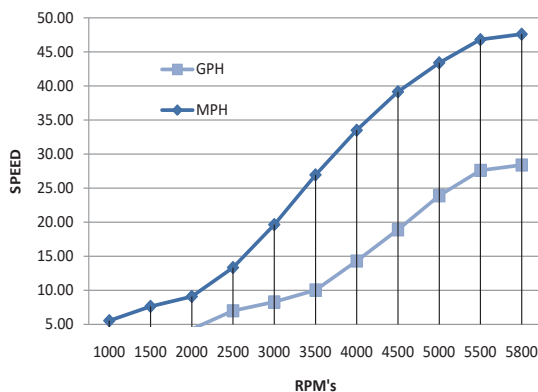

Sailfish 275 DC - Performance Bulletin

Motors: Twin Mercury 150 XL

PERFORMANCE			
RPM	MPH	GPH	MPG
1000	5.55	1.90	2.95
1500	7.65	2.90	3.14
2000	9.10	4.30	2.12
2500	13.35	7.00	1.91
3000	19.65	8.30	2.37
3500	26.95	10.05	2.67
4000	33.50	14.30	2.34
4500	39.15	18.90	2.07
5000	43.40	23.90	1.82
5500	46.80	27.60	1.70
5800	47.60	28.40	1.68
ACCELERATION			
TIME TO PLANE	6.1		
TEST CONDITIONS			
NUMBER OF PEOPLE	2		
AIR / WATER TEMP (Fahrenheit)	68 F / 54 F		
ELEVATION (IN FEET ABOVE SEA LEVEL)	135 FT		
WIND VELOCITY	5 ~ 10 MPH		

MANUFACTURER INFO	
NAME:	Sailfish Boats
STREET:	PO Box 1899
CITY, STATE, ZIP:	Cairo, GA 39828
PHONE:	229-377-2125
FAX:	229-377-1855
WEBSITE:	www.sailfishboats.com
BOAT DETAILS	
BOAT MODEL	275 DC
LENGTH	26'2"
BEAM	9'
APROX WET WEIGHT	6,950 LBS
MAXIMUM HP	400 HP
FUEL CAPACITY	188 gal
ENGINE DETAILS	
ENGINE MODEL/S	MERCURY 150XL (LH&RH)
HORSEPOWER	150
INDUCTION	EFI
DISPLACEMENT	3.0L
WEIGHT	455 LBS
GEAR RATIO	1.92
ENGINE MOUNTING HEIGHT	
MOUNTING HOLE POSITION	#2
PROPELLER/S	
SERIES	ENERTIA
DIAMETER/PITCH	14 X 19P
MERCURY PART # (sgl/twin)	48-898998A46/48-4898999A46
PROPELLER MATERIAL	POLISHED STAINLESS STEEL
COMMENTS	
BOAT EQUIPPED WITH HARDTOP, FRIDGE, MARINE HEAD, 1/2 TANK FUEL, TWO PERSONS, MISC. SAFETY AND TEST GEAR (APPROX 100 LBS)	