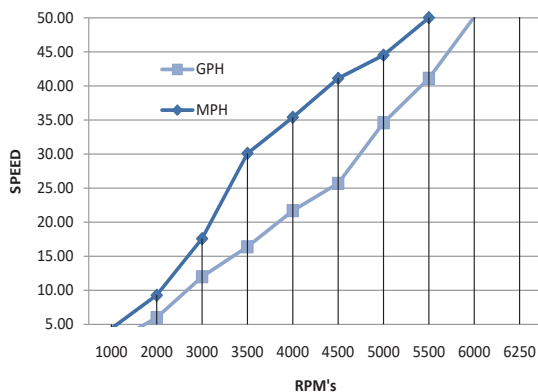

Sailfish 290 CC - Performance Bulletin

Motors: Twin Mercury 300XL Verado

PERFORMANCE		
RPM	MPH	GPH
1000	4.40	2.20
2000	9.30	6.00
3000	17.60	12.00
3500	30.10	16.40
4000	35.40	21.70
4500	41.10	25.70
5000	44.50	34.60
5500	50.00	41.10
6000	53.80	50.10
6250	57.50	59.60
ACCELERATION		
0-20 Mph		4.7 Sec
TEST CONDITIONS		
NUMBER OF PEOPLE		
AIR TEMP (Fahrenheit)		
ELEVATION (IN FEET ABOVE SEA LEVEL)		
WIND VELOCITY		

MANUFACTURER INFO	
NAME:	Sailfish Boats
STREET:	PO Box 1899
CITY, STATE, ZIP:	Cairo, GA 39828
PHONE:	229-377-2125
FAX:	229-377-1855
WEBSITE:	www.sailfishboats.com
BOAT DETAILS	
BOAT MODEL	290CC
LENGTH	28' 6"
BEAM	9'
APPROX WET WEIGHT	8000 lbs
MAXIMUM HP	600 HP
FUEL CAPACITY	240 gal
ENGINE DETAILS	
ENGINE MODEL/S	300 XL Verado
HORSEPOWER	300 HP
INDUCTION	EFI
DISPLACEMENT	2.6L
WEIGHT	657 Lbs
GEAR RATIO	1:75:1 or 1.85:1
ENGINE MOUNTING HEIGHT	
MOUNTING HOLE POSITION	#3
PROPELLER/S	
SERIES	Mirage® Plus
PITCH	19
MERCURY PART # (sgl/twin)	13700A46
PROPELLER MATERIAL	POLISHED STAINLESS STEEL
COMMENTS	
BOAT EQUIPPED WITH HARDTOP, 22 GAL OF FUEL, TWO PERSONS, MISC. SAFETY AND TEST GEAR (APPROX 100 LBS)	