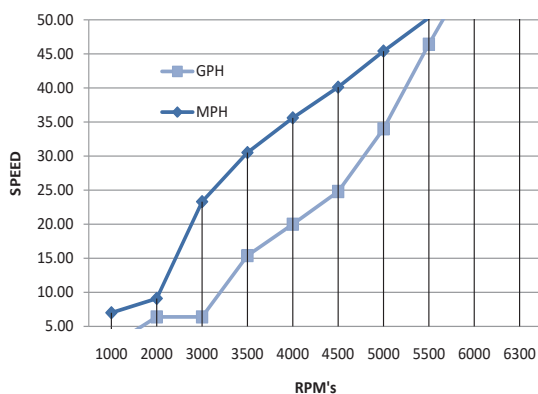

Sailfish 320 CC - Performance Bulletin

Motors: Twin Mercury 300XXL

PERFORMANCE			
RPM	MPH	GPH	MPG
1000	7.00	2.20	3.20
2000	9.10	6.40	1.40
3000	23.30	6.40	2.00
3500	30.50	15.40	2.00
4000	35.60	20.00	1.80
4500	40.10	24.80	1.60
5000	45.40	34.00	1.30
5500	50.30	46.40	1.10
6000	56.10	58.00	1.00
6300	56.80	58.00	1.00
ACCELERATION			
0-20 Mph		4.7 Sec	
TEST CONDITIONS			
NUMBER OF PEOPLE			2
AIR TEMP (Fahrenheit)			55° F
ELEVATION (IN FEET ABOVE SEA LEVEL)			Sea Level
WIND VELOCITY			5 ~ 8 MPH

MANUFACTURER INFO	
NAME:	Sailfish Boats
STREET:	PO Box 1899
CITY, STATE, ZIP:	Cairo, GA 39828
PHONE:	229-377-2125
FAX:	229-377-1855
WEBSITE:	www.sailfishboats.com
BOAT DETAILS	
BOAT MODEL	320CC
LENGTH	31' 6"
BEAM	10'
APROX WET WEIGHT	10,500 lbs
MAXIMUM HP	600 Hp
FUEL CAPACITY	300 Gal
ENGINE DETAILS	
ENGINE MODEL/S	300XXL Verado
HORSEPOWER	300 HP
INDUCTION	EFI
DISPLACEMENT	2.6 L
WEIGHT	667 Lbs
GEAR RATIO	1.75:1 or 1.875:1
ENGINE MOUNTING HEIGHT	
MOUNTING HOLE POSITION	#3
PROPELLER/S	
SERIES	Revolution 4®
PITCH	19
MERCURY PART # (sgl/twin)	857026A46
PROPELLER MATERIAL	POLISHED STAINLESS STEEL
COMMENTS	
BOAT EQUIPPED WITH HARD TOP, 100 GALLONS OF FUEL, 2 PERSONS, MISCELLANEOUS TEST GEAR (APPROX. 150 LBS.)	