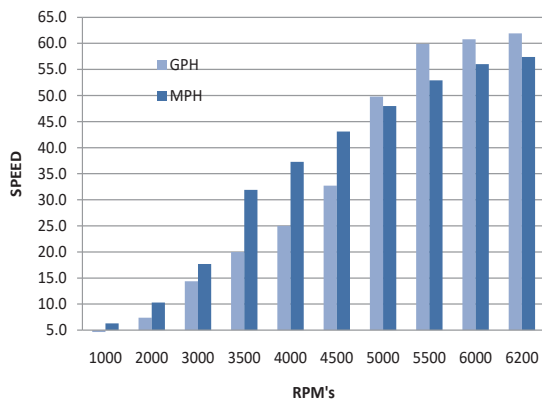

Sailfish 325 DC - Performance Bulletin

Motors: Twin Mercury 350HP Verados

PERFORMANCE			
RPM	MPH	GPH	MPG
1000	6.3	2.4	2.6
2000	10.3	7.4	1.4
3000	17.7	14.4	1.2
3500	31.90	20.00	1.60
4000	37.3	25.0	1.5
4500	43.1	32.7	1.3
5000	48.0	49.8	1.0
5500	52.9	59.9	0.9
6000	56.0	60.8	0.9
6200	57.4	61.9	0.9

ACCELERATION	
Top Speed (MPH @ RPM)	57.4@6200
Acceleration 0-20MPH	4.9
Acceleration 0-30MPH	7.79
Best Fuel Efficiency (MPG@MPH)	1.6@31.9

TEST CONDITIONS	
NUMBER OF PEOPLE	3
AIR TEMP (Fahrenheit)	87 deg
ELEVATION (IN FEET ABOVE SEA LEVEL)	121
WIND VELOCITY	0-5 mph